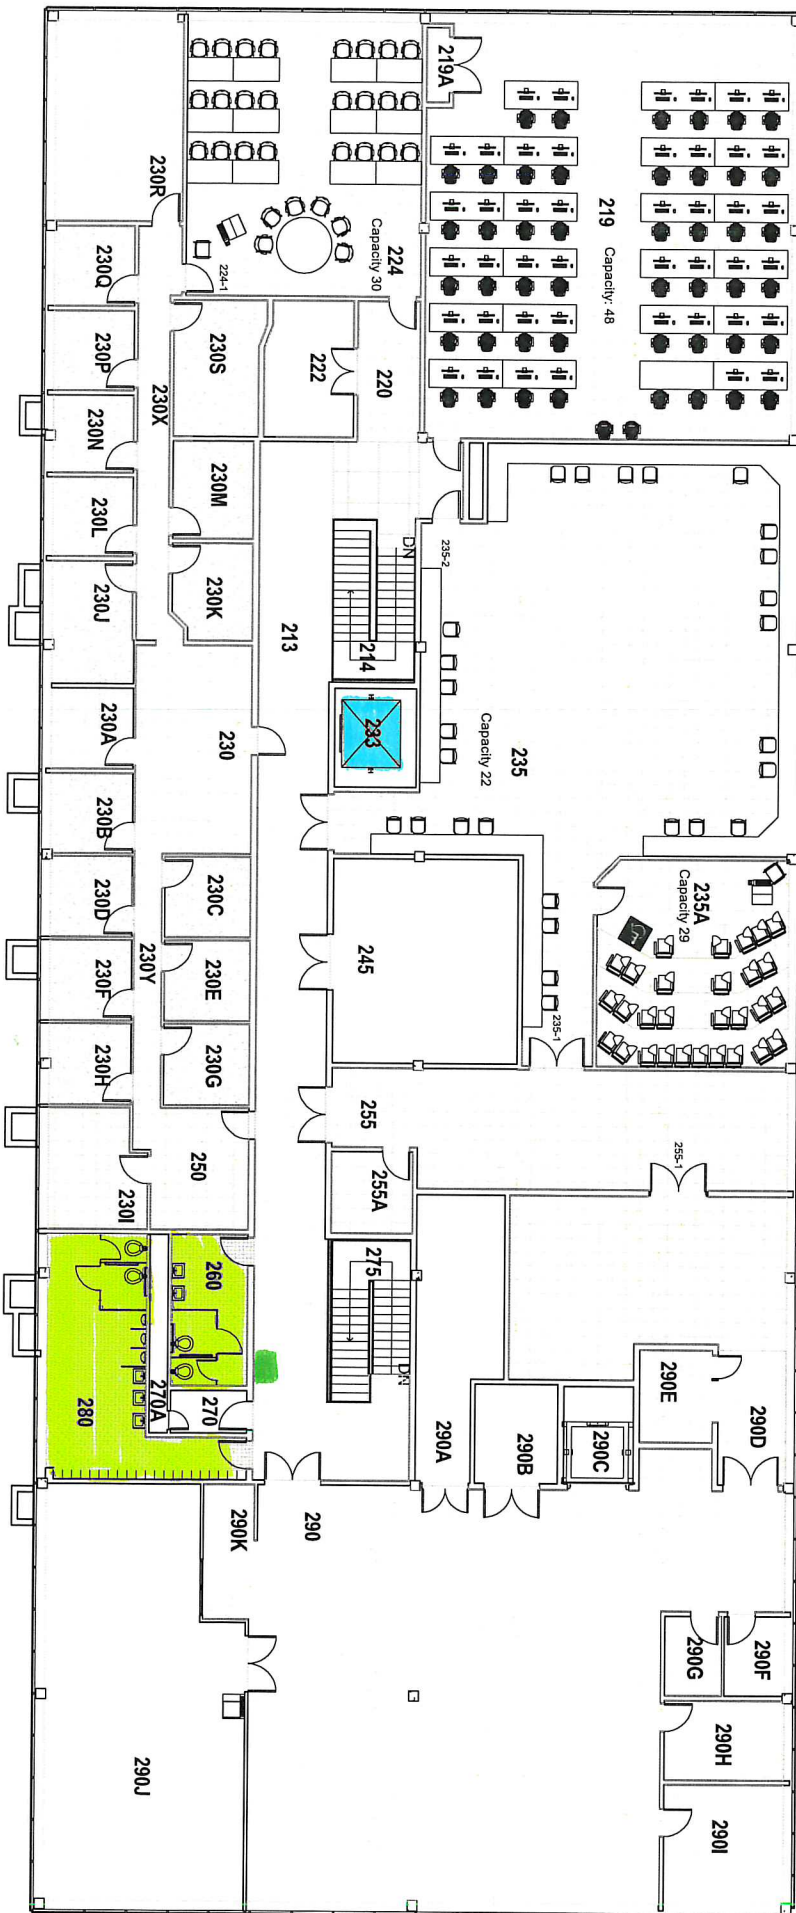

1/16" = 1'-0"

FACILITIES PLANNING 240 BRWB PROVO, UT 84602 PHONE: (801) 422-5504	REVIT DATABASE 3/15/2017
	12:22:15 PM

BRIGHAM YOUNG UNIVERSITY

SNLB 1st Floor

1" = 25'-0"

FACILITIES PLANNING
 240 BRWB PROVO, UT 84602
 PHONE: (801) 422-5504

REVIT DATABASE
 4/27/2017
 12:13:43
 PM

BRIGHAM YOUNG
 UNIVERSITY

SNLB
 2nd Floor